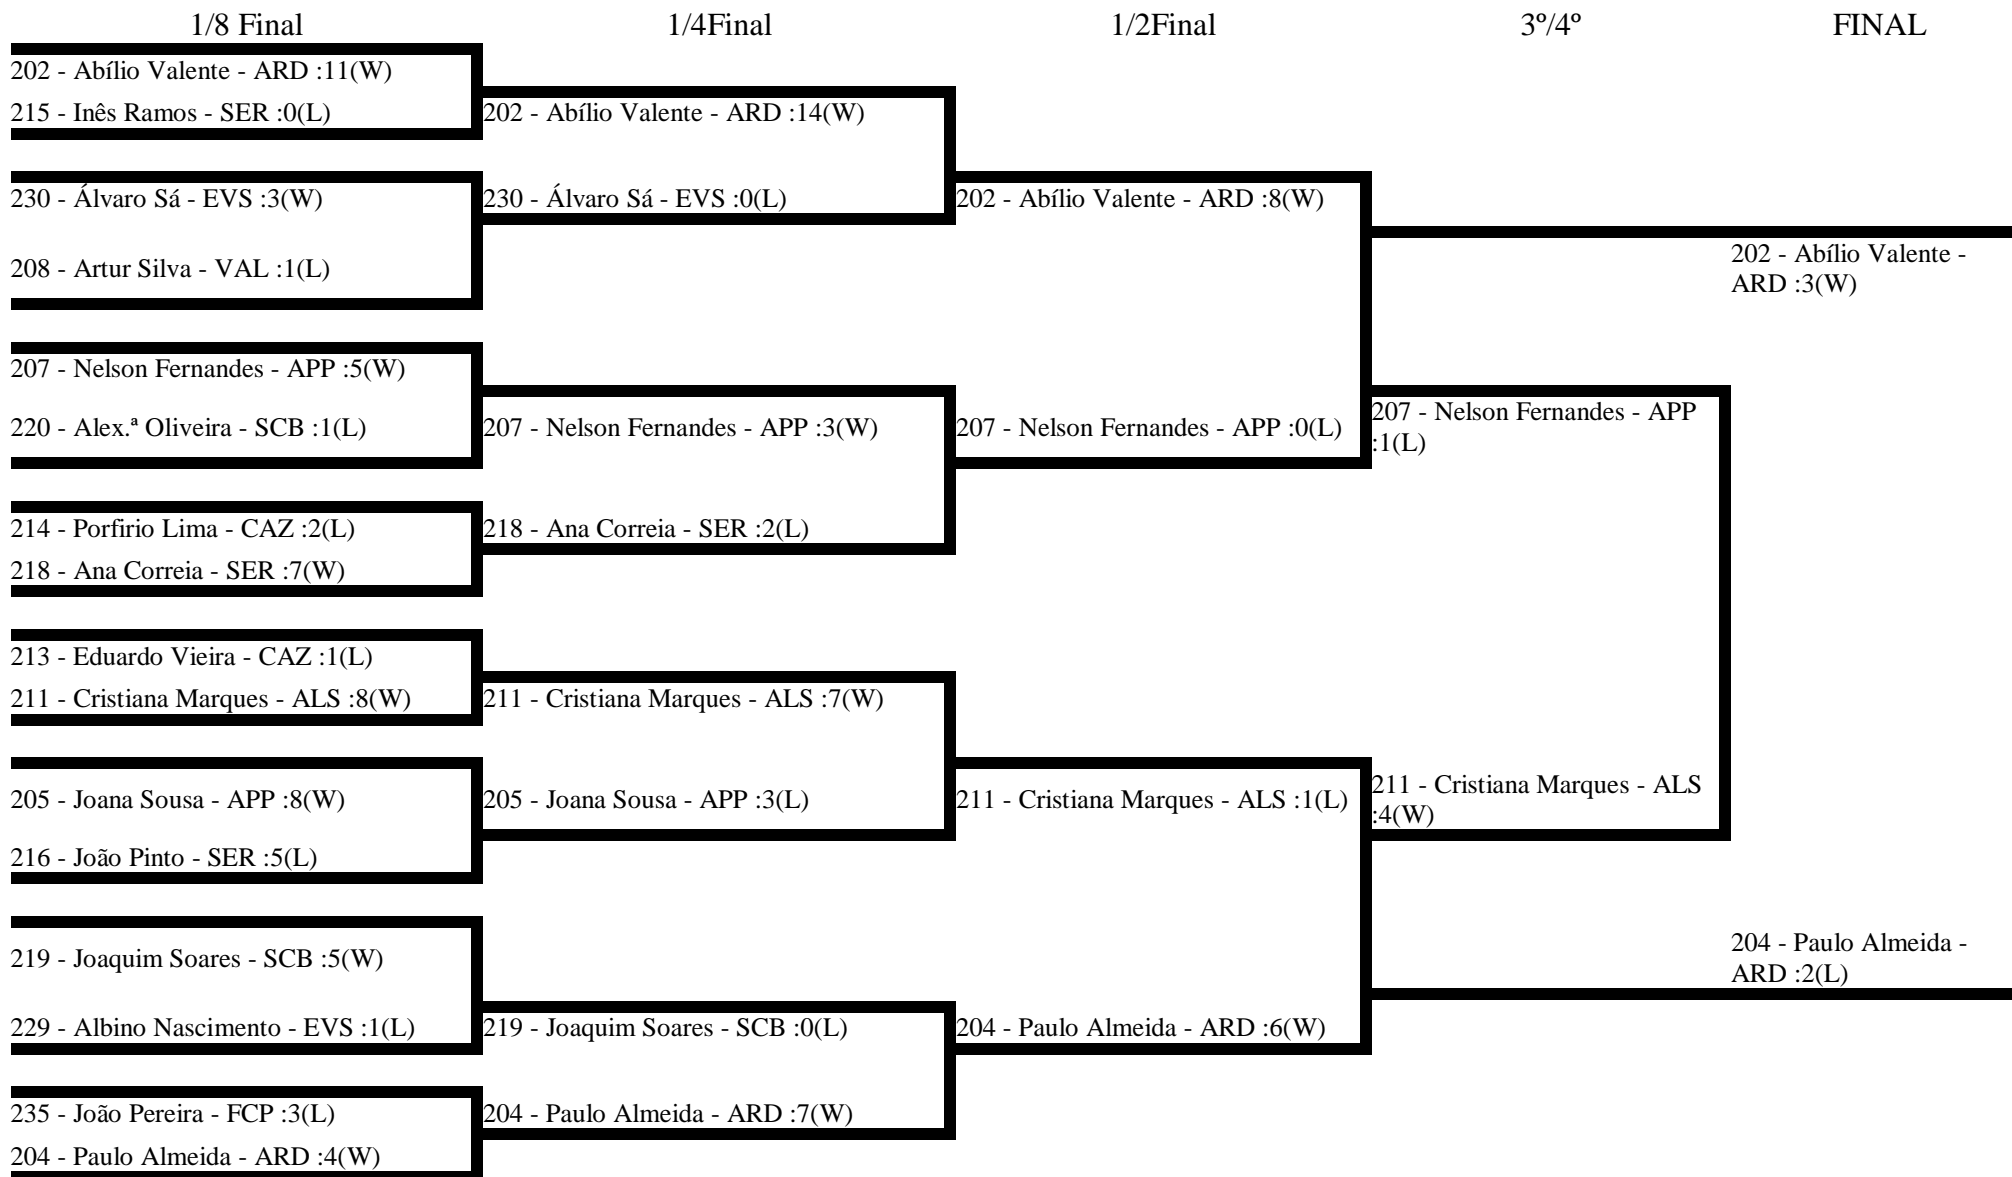

Paralisia Cerebral - Associação Nacional de Desporto

Fase de Eliminatórias

Paralisia Cerebral - Associação Nacional de Desporto

Classificação Final

Posição	Nome	Clube
1	Abílio Valente	ARD
2	Paulo Almeida	ARD
3	Cristiana Marques	ALS
4	Nelson Fernandes	APP
5	Ana Correia	SER
6	Joana Sousa	APP
7	Joaquim Soares	SCB
8	Álvaro Sá	EVS
9	João Pereira	FCP
10	Artur Silva	VAL
11	João Pinto	SER
12	Alex.^a Oliveira	SCB
13	Albino Nascimento	EVS
14	Porfirio Lima	CAZ
15	Eduardo Vieira	CAZ
16	Inês Ramos	SER
17	Antónia Meireles	APG
18	Paulo Nunes	ARD
19	João Lomar	VAL
20	João Silva	TOU
21	Belinda Ribeiro	VAL
22	Ricardo Silva	APG
23	Emilia Costa	EVS
24	Bruno Oliveira	FCP
25	Fábio Moreira	CLA
26	Pedro Moura	SER
27	Rafael Ribeiro	AVR
28	Joaquim Fonseca	APG
29	Avelino Gonçalves	APG
30	Tiago França	EVS
31	Teresa Barbosa	FCP
32	António Martins	CAZ
33	Maria Moreira	AIC
34	Pedro Pereira	EVS
35	Alberto Quintas	AIC
36	Jorge Santos	CLA
37	Zélia Paiva	AIC
38	Mª Fátima Costa	APP
39	Diogo Almeida	CLA
40	Miguel Oliveira	EVS